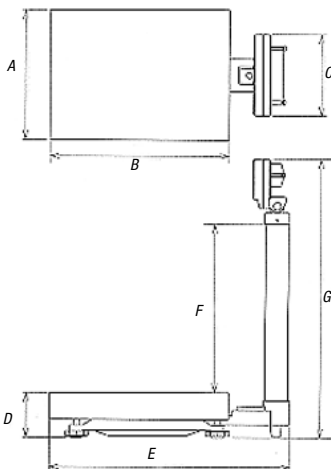

Display:

- IGX: Vacuum Fluorescent Display (VFD), 25 mm
- IGB: Liquid Crystal Display (LCD), 29 mm

Foot Dimensions:

- 2 1/1 in dia, 3/4 in height, 2 1/4 in height including stem

Display Items:

- Weight: 5 digits, Center of zero, Tare, Checkweighing: Over "H", Under "L"

Approvals:

- NTEP CC 05-020, Class III, 3,000d

PART NUMBER/PRICE

PART #	DESCRIPTION	CAPACITY	PLATFORM DIMENSIONS	EST. SHIP WEIGHT	PRICE
84989	IGX	150 lb/60 kg x .05 lb/0.02 kg	15.75 x 21.65 x 5.43 in	43 lb	Consult
84990	IGX	300 lb/150 kg x 0.1 lb/0.05 kg	15.75 x 21.65 x 5.43 in	43 lb	Consult
84991	IGB	150 lb/60 kg x 0.05 lb/0.02 kg	15.75 x 21.65 x 5.43 in	41 lb	Consult
84992	IGB	300 lb/150 kg x 0.1 lb/0.05 kg	15.75 x 21.62 x 5.43 in	41 lb	Consult

OPTIONS/ACCESSORIES

PART #	DESCRIPTION	PRICE
75473	AC adapter (IGB only)	Consult
86545	Additional operating manual (IGX/IGB)	Consult

DRAWING DIMENSIONS

Dimension	Value	Dimension	Value
A	15.75 in (400 mm)	E	29.06 in (738 mm)
B	21.65 in (550 mm)	F	22.00 in (560 mm)
C	9.84 in (250 mm)	G	33.70 in (856 mm)
D	5.43 in (138 mm)		