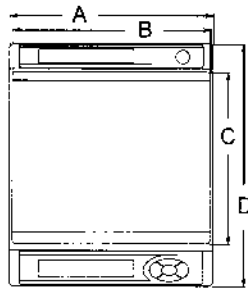

Operational Temperature:

23°F to 104°F (-5°C to 40°C)

Platter Size:

100 oz: (3 kg) 9.1 in x 7.8 in (231 mm x 198.1 mm)
6 lb (3 kg): 9.1 in x 7.8 in (231 mm x 198.1 mm)
15 lb (6 kg): 9.1 in x 7.8 in (231 mm x 198.1 mm)
30 lb (15 kg): 11 in x 11.5 in (279.4 mm x 292.1 mm)
60 lb (30 kg): 11 in x 11.5 in (279.4 mm x 292.1 mm)

Warranty:

One-year limited warranty

Approvals:

NTEP Certified CC 02-139, Class III
0-30 lb 1500d; 60 lb 1200d; 0-100 oz 1000d
UL listed

BENCH SCALES

iPC 11" x 11.5" platter

iPC 9.1" x 7.8" platter

DIMENSIONS

A	9.3 in (236.2 mm)	F	11.3 in (287 mm)
B	9.1 in (231.1 mm)	G	11 in (279.4 mm)
C	7.8 in (198.1 mm)	H	11.5 in (292.1 mm)
D	11.1 in (281.9 mm)	I	14.3 in (363.2 mm)
E	3.9 in (99.1 mm)	J	4 in (101.6 mm)

Ishida iPC Series Portable Bench Scales**PART NUMBER/PRICE**

PART #	CAPACITY	PLATFORM DIMENSIONS	EST. SHIP WEIGHT	PRICE
Single Display				
75466	100 oz	9.1 x 7.8 in	6 lb	Consult
Single Display, Multi-ranging				
75454	6 lb (3 kg)	9.1 x 7.8 in	6 lb	Consult
75455	15 lb (6 kg)	9.1 x 7.8 in	6 lb	Consult
75457	30 lb (15 kg)	11 x 11.5 in	8 lb	Consult
75458	60 lb (30 kg)	11 x 11.5 in	8 lb	Consult
Dual Display				
75468	100 oz	9.1 x 7.8 in	6 lb	Consult
Dual Display, Multi-ranging				
75460	6 lb (3 kg)	9.1 x 7.8 in	6 lb	Consult
75461	15 lb (6 kg)	9.1 x 7.8 in	6 lb	Consult
75462	30 lb (15 kg)	11 x 11.5 in	8 lb	Consult
75464	60 lb (30 kg)	11 x 11.5 in	8 lb	Consult