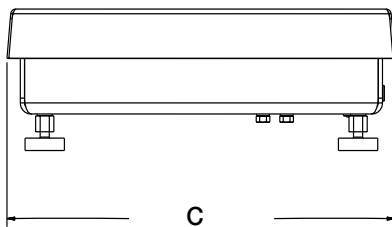

OPTIONS/ACCESSORIES

PART #	DESCRIPTION	PRICE
112044	12 in column for IQ plus® 355, IQ plus® 210, 320IS (without battery option), 320IS plus (without battery option), IQ plus® 390-DC, IQ plus® 590-DC, 420 plus®, CW-90, CW-90X and 480 Legend	Consult
112045**	18 in column for IQ plus® 355 or IQ plus® 210, 320IS (without battery option), 320IS plus (without battery option), IQ plus® 390-DC, IQ plus® 590-DC, 420 plus®, CW-90, CW-90X and 480 Legend	Consult

** Not recommended for use with scale bases smaller than 12 in x 12 in