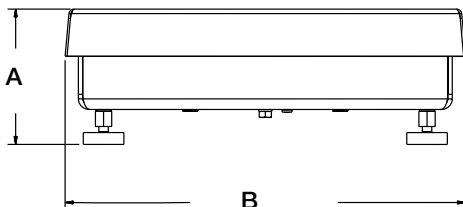

OPTIONS/ACCESSORIES

PART #	DESCRIPTION	PRICE
112044	12 in column for IQ plus® 355, IQ plus® 210, 320IS (without battery option), 320IS plus (without battery option), IQ plus® 390-DC, IQ plus® 590-DC, 420 plus®, CW-90, CW-90X and 480 Legend	Consult
112045**	18 in column for IQ plus® 355 or IQ plus® 210, 320IS (without battery option), 320IS plus (without battery option), IQ plus® 390-DC, IQ plus® 590-DC, 420 plus®, CW-90, CW-90X and 480 Legend	Consult

** Not recommended for use with scale bases smaller than 12 in x 12 in